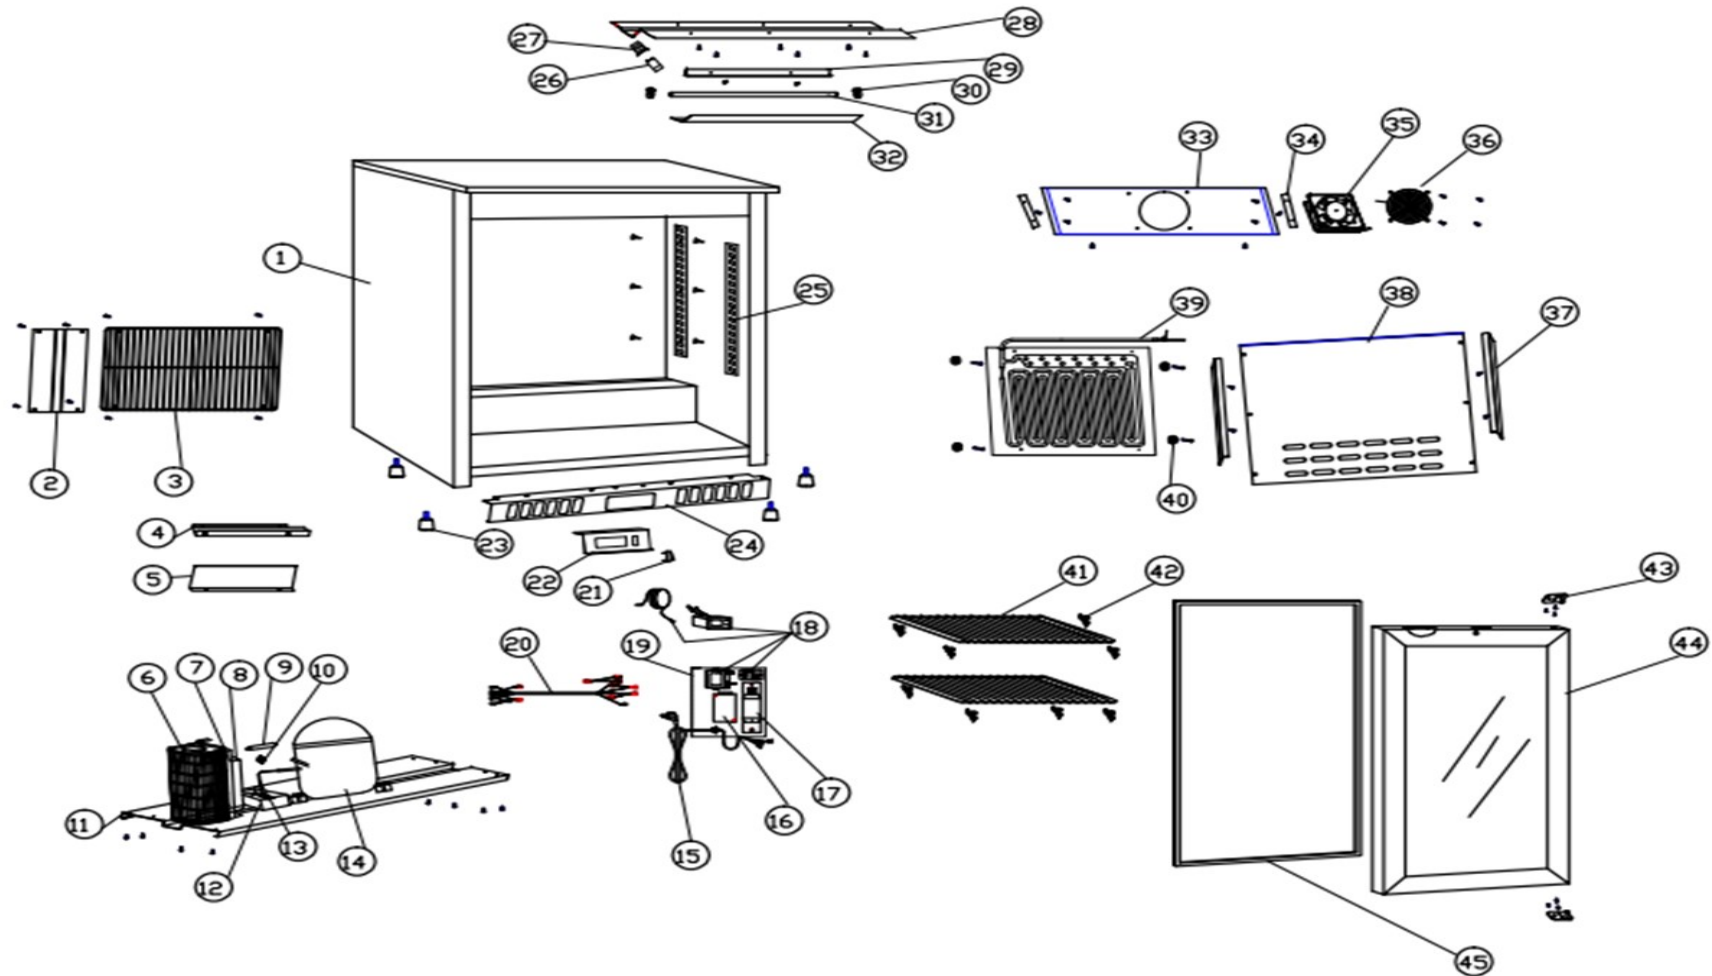

7527.0030

XXX

Onderdelen informatie
Erzatzteil information
Spare part information
Information de pièces

POS:	Art.No.:	Omschrijving:	Aantal:
01	7527.0030.01	The Body	
02	7527.0030.02	Compressor compartment back board	
03	7527.0030.03	Compressor compartment net board	
04	7527.0030.04	Exhaust plate fortified board	
05	7527.0030.05	Baffle	
06	7527.0030.06	Wire condenser	
07	7527.0030.07	Condenser fan motor	
08	7527.0030.08	Condenser fan motor support	
09	7527.0030.09	Filter	
10	7527.0030.10	Fliter cilp	
11	7527.0030.11	Compressor fixing plate	
12	7527.0030.12	Water Tray	
13	7527.0030.13	Evaporating tube	
14	7527.0030.14	Compressor	
15	7527.0030.15	Power wire with plug	
16	7527.0030.16	Junction box	
17	7527.0030.17	Ballast	
18	7527.0030.18	Thermostat with displayer	
19	7527.0030.19	Digital Displayer	
20	7527.0030.20	Connecting Cable	
21	7527.0030.21	Light switch	
22	7527.0030.22	Displayer fixing plate	
23	7527.0030.23	Adjusting foot	
24	7527.0030.24	Exhaust plate assemblies	
25	7527.0030.25	Pilaster	
26	7527.0030.26	Starter	
27	7527.0030.27	Starter holder	
28	7527.0030.28	Light tube fixing plate	
29	7527.0030.29	light cover clipplate	
30	7527.0030.30	lamp holder	
31	7527.0030.31	Light tube	
32	7527.0030.32	Transparent light cover	
33	7527.0030.33	Evaporator fan motor plate	
34	7527.0030.34	Fan motor plate support	
35	7527.0030.35	Evaporateur fan motor	
36	7527.0030.36	Evaporator fan motor cover	
37	7527.0030.37	Evaporator baffle support	
38	7527.0030.38	Evaporator baffle	
39	7527.0030.39	Evaporator	
40	7527.0030.40	Evaporator support	
41	7527.0030.41	Shelf	
42	7527.0030.42	K Clip	
43	7527.0030.43	Door hinge	

Onderdelenlijst 7527.0030

POS:	Art.No.:	Omschrijving:	Aantal:
44	7527.0030.44	Door	
45	7527.0030.45	Door seal	
46	7527.0030.46	Appliance fixing plate	
47	7527.0030.47	Handle	